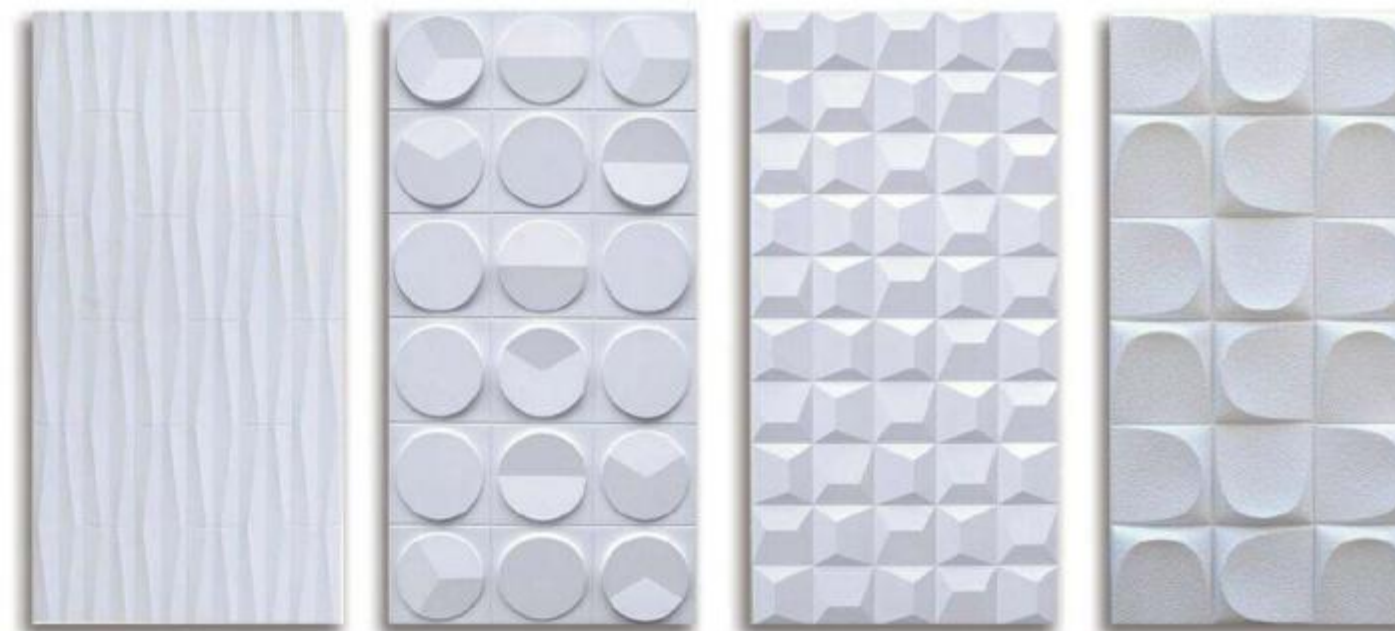

PU stone panel

PU stone(25MM)

H3-1

Size: 1200*600MM
Thickness: 25MM

H3-2

Size: 1200*600MM
Thickness: 25MM

H3-3

Size: 1200*600MM
Thickness: 25MM

H3-4

Size: 1200*600MM
Thickness: 25MM